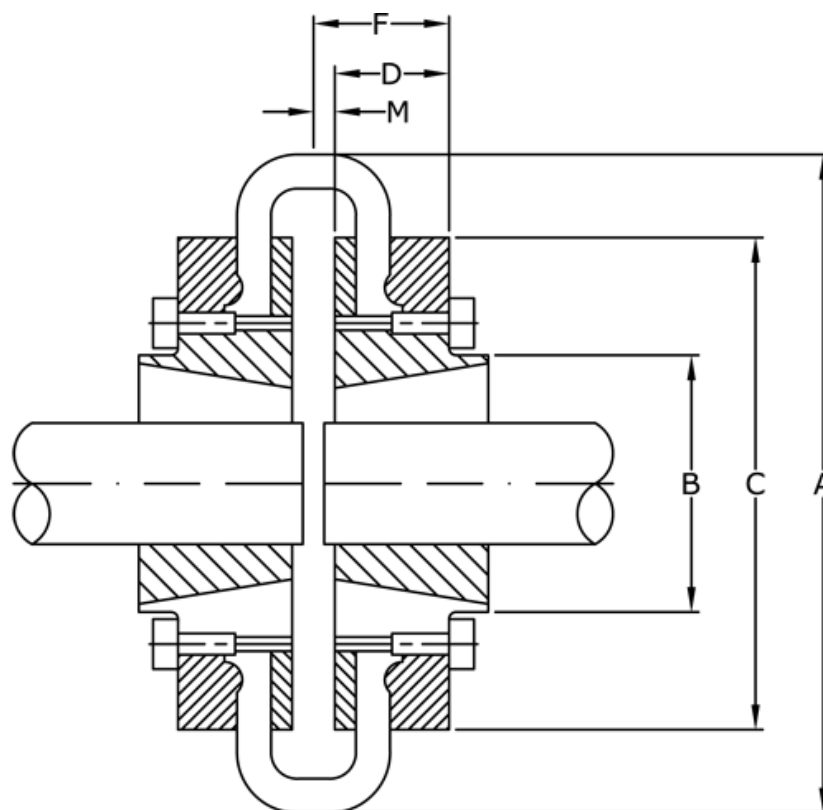

Article number: 3305120H

Description: Taper flange for tire coupling size 120  
for taperbush 3020 ext. mounting

## Measures

A	= 314
B	= 140
C	= 262
D	= 66.0
F	= 80.5
For taper bush	= 3020
M	= 14.5
Max. bore mm	= 75

Weight (kg) = 16.7